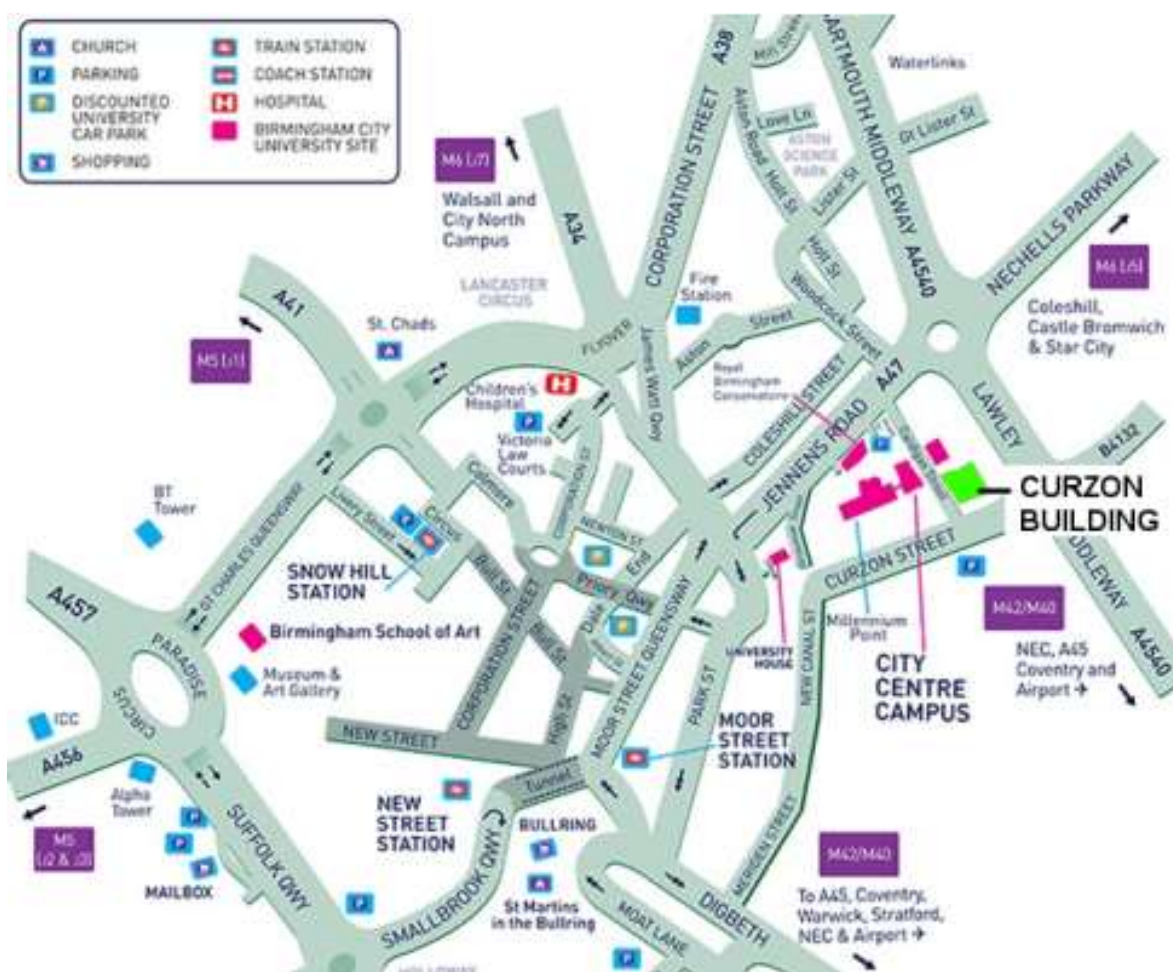

Map and Directions

Cooperating for Inclusion – Children's Quarter Event on November 20 takes place at Birmingham City University, Curzon Building (marked in bright green below), 4 Cardigan Street Birmingham, 4 Cardigan Street B4 7BD

- Take any bus to Birmingham City Centre
- The nearest train stations are at Moor Street and New Street
- Nearest car parking is the Millennium Point NCP car park - entrance is on Howe Street off Jennens Road (follow signs for Millennium Point and use postcode B4 7AP in SatNav)

On arrival...

When you get to the Curzon Building, report to Reception where you will be directed through the barriers to the lift to the fifth floor where we are meeting. There is disabled access available; please ask at Reception. Once you get to the fifth floor, you should see our Children's Quarter pop-up sign and then the welcome desk and refreshments.